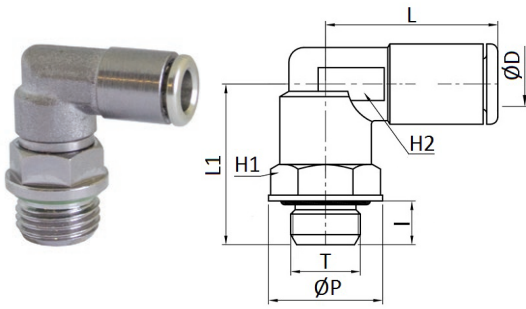

**HFL-G**

Swivel male elbow BSPP &amp; metric with OR

CODE	ØD	T	I	ØP	L	L1	H1	H2	GR.
HFL04M5	4	M5X1	4	9	18,5	16,5	9	9	11,0
HFL04G01	4	G1/8"	6	13	20	21	13	10	18,0
HFL04G02	4	G1/4"	8	16	20	25	13	10	24,0
HFL06G01	6	G1/8"	6	13	20,5	21	13	10	21,0
HFL06G02	6	G1/4"	8	16	20,5	25	13	10	25,0
HFL08G01	8	G1/8"	6	13	22	21	13	10	22,0
HFL08G02	8	G1/4"	8	16	22	25	13	10	26,0
HFL10G02	10	G1/4"	8	16	25	25,5	16	14	32,0
HFL10G03	10	G3/8"	9	19,8	25	29,5	16	14	58,0

**HFUC**

Union connector

CODE	ØD	L	GR.
HFUC0400	4	30,5	11,0
HFUC0600	6	31,5	21,0
HFUC0800	8	34	31,0
HFUC1000	10	36,5	33,0
HFUC1200	12	44	46,0

**HFUL**

Union elbow

CODE	ØD	L	H	GR.
HFUL0400	4	18	9	10,0
HFUL0600	6	19,5	9	14,0
HFUL0800	8	22,5	12	20,0
HFUL1000	10	23,5	13	26,0
HFUL1200	12	28	17	36,0

**HFUT**

Union tee

CODE	ØD	L	H	GR.
HFUT0400	4	18	9	13,0
HFUT0600	6	19,5	9	19,0
HFUT0800	8	22,5	12	28,0
HFUT1000	10	23,5	13	38,0
HFUT1200	12	28	17	50,0