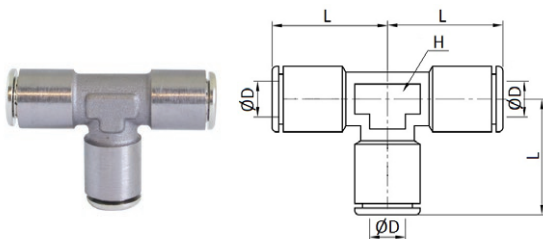

**HFL-G**

Swivel male elbow BSPP &amp; metric with OR

CODE	ØD	T	I	ØP	L	L1	H1	H2	GR.
HFL04M5	4	M5X1	4	9	18,5	16,5	9	9	11,0
HFL04G01	4	G1/8"	6	13	20	21	13	10	18,0
HFL04G02	4	G1/4"	8	16	20	25	13	10	24,0
HFL06G01	6	G1/8"	6	13	20,5	21	13	10	21,0
HFL06G02	6	G1/4"	8	16	20,5	25	13	10	25,0
HFL08G01	8	G1/8"	6	13	22	21	13	10	22,0
HFL08G02	8	G1/4"	8	16	22	25	13	10	26,0
HFL10G02	10	G1/4"	8	16	25	25,5	16	14	32,0
HFL10G03	10	G3/8"	9	19,8	25	29,5	16	14	58,0

**HFUC**

Union connector

CODE	ØD	L	GR.
HFUC0400	4	30,5	11,0
HFUC0600	6	31,5	21,0
HFUC0800	8	34	31,0
HFUC1000	10	36,5	33,0
HFUC1200	12	44	46,0

**HFUL**

Union elbow

CODE	ØD	L	H	GR.
HFUL0400	4	18	9	10,0
HFUL0600	6	19,5	9	14,0
HFUL0800	8	22,5	12	20,0
HFUL1000	10	23,5	13	26,0
HFUL1200	12	28	17	36,0

**HFUT**

Union tee

CODE	ØD	L	H	GR.
HFUT0400	4	18	9	13,0
HFUT0600	6	19,5	9	19,0
HFUT0800	8	22,5	12	28,0
HFUT1000	10	23,5	13	38,0
HFUT1200	12	28	17	50,0