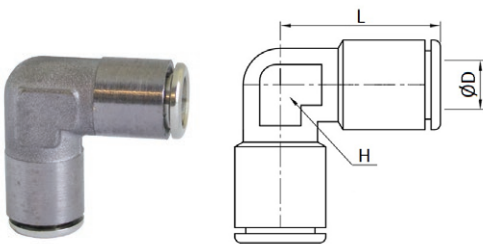

**HFL-G**

Swivel male elbow BSPP &amp; metric with OR

CODE	ØD	T	I	ØP	L	L1	H1	H2	GR.
HFL04M5	4	M5X1	4	9	18,5	16,5	9	9	11,0
HFL04G01	4	G1/8"	6	13	20	21	13	10	18,0
HFL04G02	4	G1/4"	8	16	20	25	13	10	24,0
HFL06G01	6	G1/8"	6	13	20,5	21	13	10	21,0
HFL06G02	6	G1/4"	8	16	20,5	25	13	10	25,0
HFL08G01	8	G1/8"	6	13	22	21	13	10	22,0
HFL08G02	8	G1/4"	8	16	22	25	13	10	26,0
HFL10G02	10	G1/4"	8	16	25	25,5	16	14	32,0
HFL10G03	10	G3/8"	9	19,8	25	29,5	16	14	58,0

**HFUC**

Union connector

CODE	ØD	L	GR.
HFUC0400	4	30,5	11,0
HFUC0600	6	31,5	21,0
HFUC0800	8	34	31,0
HFUC1000	10	36,5	33,0
HFUC1200	12	44	46,0

**HFUL**

Union elbow

CODE	ØD	L	H	GR.
HFUL0400	4	18	9	10,0
HFUL0600	6	19,5	9	14,0
HFUL0800	8	22,5	12	20,0
HFUL1000	10	23,5	13	26,0
HFUL1200	12	28	17	36,0

**HFUT**

Union tee

CODE	ØD	L	H	GR.
HFUT0400	4	18	9	13,0
HFUT0600	6	19,5	9	19,0
HFUT0800	8	22,5	12	28,0
HFUT1000	10	23,5	13	38,0
HFUT1200	12	28	17	50,0