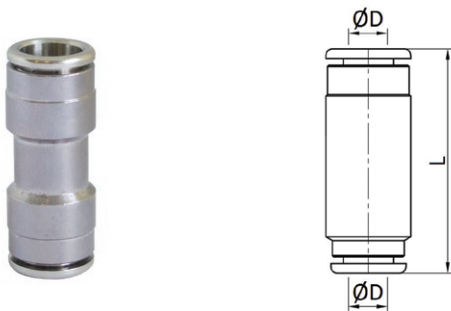

**HFL-G**

Swivel male elbow BSPP &amp; metric with OR

CODE	ØD	T	I	ØP	L	L1	H1	H2	GR.
HFL04M5	4	M5X1	4	9	18,5	16,5	9	9	11,0
HFL04G01	4	G1/8"	6	13	20	21	13	10	18,0
HFL04G02	4	G1/4"	8	16	20	25	13	10	24,0
HFL06G01	6	G1/8"	6	13	20,5	21	13	10	21,0
HFL06G02	6	G1/4"	8	16	20,5	25	13	10	25,0
HFL08G01	8	G1/8"	6	13	22	21	13	10	22,0
HFL08G02	8	G1/4"	8	16	22	25	13	10	26,0
HFL10G02	10	G1/4"	8	16	25	25,5	16	14	32,0
HFL10G03	10	G3/8"	9	19,8	25	29,5	16	14	58,0

**HFUC**

Union connector

CODE	ØD	L	GR.
HFUC0400	4	30,5	11,0
HFUC0600	6	31,5	21,0
HFUC0800	8	34	31,0
HFUC1000	10	36,5	33,0
HFUC1200	12	44	46,0

**HFUL**

Union elbow

CODE	ØD	L	H	GR.
HFUL0400	4	18	9	10,0
HFUL0600	6	19,5	9	14,0
HFUL0800	8	22,5	12	20,0
HFUL1000	10	23,5	13	26,0
HFUL1200	12	28	17	36,0