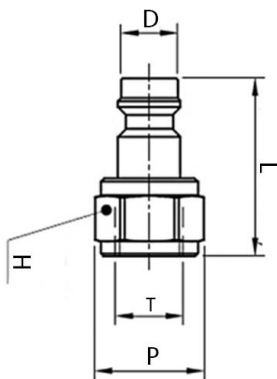

MICRO-H

Female micro quick coupler DN 2.5

CODE	T	ØD	P	L	H
MICRO-H18-L	G1/8"	13,9	16,5	29,9	12

AMC-M

Male micro connection DN 2.5

CODE	T	P	D	L	H
AMC-M5M08-L	M5	9,2	5	18,3	8

AMC-H

Female micro connection DN 2.5

CODE	T	P	D	L	H
AMC-H18-L	G1/8"	13,2	5	22,5	12