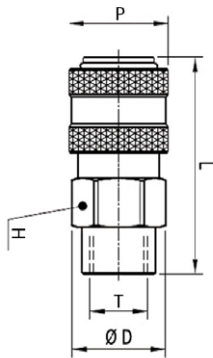

MICRO-H

Female micro quick coupler DN 2.5

CODE	T	ØD	P	L	H
MICRO-H18-L	G1/8"	13,9	16,5	29,9	12

AMC-M

Male micro connection DN 2.5

CODE	T	P	D	L	H
AMC-M5M08-L	M5	9,2	5	18,3	8

AMC-H

Female micro connection DN 2.5

CODE	T	P	D	L	H
AMC-H18-L	G1/8"	13,2	5	22,5	12