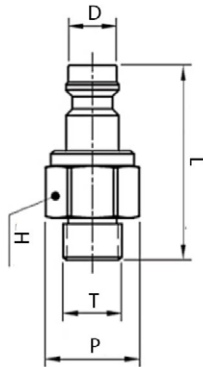

MICRO-H

Female micro quick coupler DN 2.5

CODE	T	ØD	P	L	H
MICRO-H18-L	G1/8"	13,9	16,5	29,9	12

AMC-M

Male micro connection DN 2.5

CODE	T	P	D	L	H
AMC-M5M08-L	M5	9,2	5	18,3	8

AMC-H

Female micro connection DN 2.5

CODE	T	P	D	L	H
AMC-H18-L	G1/8"	13,2	5	22,5	12