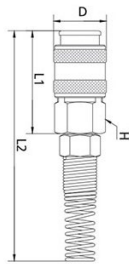

8450MO

Hose connector quick coupler

CODE	Ø	D	L1	L2	H
8450MO58	5X8	24,0	47,0	148,0	20
8450MO68	6X8	24,0	47,0	148,0	20
8450MO810	8X10	24,0	47,0	148,0	20
8450MO6510	6,5X10	24,0	47,0	148,0	20
8450MO812	8X12	24,0	42,5	160,0	20
8450MO1012	10X12	24,0	42,5	160,0	20

8410FM-LU

Male quick coupler BSPP

CODE	T	I	D	L	H
8410FM02LU	G1/4"	9	22	52	19
8410FM03LU	G3/8"	9	22	47,5	19
8410FM04LU	G1/2"	10,5	22	48,5	22

8420FF-LU

Female quick coupler BSPP

CODE	T	I	D	L	H
8420FF02LU	G1/4"	11	22	52,5	19
8420FF03LU	G3/8"	12	22	52,5	19