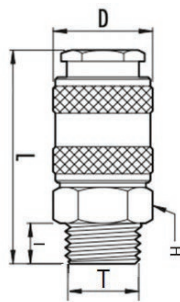

8450MO

Hose connector quick coupler

CODE	Ø	D	L1	L2	H
8450MO58	5X8	24,0	47,0	148,0	20
8450MO68	6X8	24,0	47,0	148,0	20
8450MO810	8X10	24,0	47,0	148,0	20
8450MO6510	6,5X10	24,0	47,0	148,0	20
8450MO812	8X12	24,0	42,5	160,0	20
8450MO1012	10X12	24,0	42,5	160,0	20

8410FM-LU

Male quick coupler BSPP

CODE	T	I	D	L	H
8410FM02LU	G1/4"	9	22	52	19
8410FM03LU	G3/8"	9	22	47,5	19
8410FM04LU	G1/2"	10,5	22	48,5	22

8420FF-LU

Female quick coupler BSPP

CODE	T	I	D	L	H
8420FF02LU	G1/4"	11	22	52,5	19
8420FF03LU	G3/8"	12	22	52,5	19