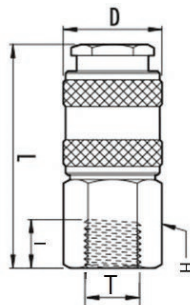

8450MO

Hose connector quick coupler

CODE	Ø	D	L1	L2	H
8450MO58	5X8	24,0	47,0	148,0	20
8450MO68	6X8	24,0	47,0	148,0	20
8450MO810	8X10	24,0	47,0	148,0	20
8450MO6510	6,5X10	24,0	47,0	148,0	20
8450MO812	8X12	24,0	42,5	160,0	20
8450MO1012	10X12	24,0	42,5	160,0	20

8410FM-LU

Male quick coupler BSPP

CODE	T	I	D	L	H
8410FM02LU	G1/4"	9	22	52	19
8410FM03LU	G3/8"	9	22	47,5	19
8410FM04LU	G1/2"	10,5	22	48,5	22

8420FF-LU

Female quick coupler BSPP

CODE	T	I	D	L	H
8420FF02LU	G1/4"	11	22	52,5	19
8420FF03LU	G3/8"	12	22	52,5	19