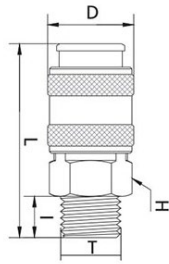

**8410FM**

Male quick coupler

CODE	T	I	D	L	H
8410FM02	G1/4"	11,0	24,0	58,0	20
8410FM03	G3/8"	11,5	24,0	54,0	20
8410FM04	G1/2"	14,0	24,0	56,5	22

**8420FF**

Female quick coupler

CODE	T	I	D	L	H
8420FF02	G1/4"	11,0	24,0	55,0	20
8420FF03	G3/8"	12,0	24,0	55,0	20
8420FF04	G1/2"	14,0	28,0	55,0	25

**8430RE**

Barb connector quick coupler

CODE	Ø	I	D	L	H
8430RE06	6	20,0	24,0	67,0	20
8430RE08	8	20,0	24,0	67,0	20
8430RE10	10	20,0	24,0	67,0	20
8430RE12	12	24,0	24,0	71,0	20

**8440PO**

Hose connector quick coupler

CODE	Ø	D	L1	L2	H
8440PO610	6X10	24,0	47,0	73,0	20
8440PO612	6X12	24,0	47,0	73,0	20
8440PO614	6X14	24,0	47,0	73,0	20
8440PO812	8X12	24,0	47,0	73,5	20
8440PO814	8X14	24,0	47,0	73,5	20
8440PO817	8X17	24,0	47,0	73,5	20
8440PO10145	10X14,5	24,0	47,0	73,5	20
8440PO1017	10X17	24,0	47,0	73,5	20
8440PO1019	10X19	24,0	47,0	77,0	20