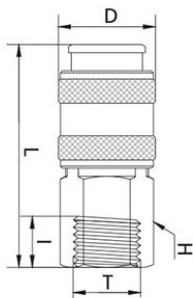

**8410FM**

Male quick coupler

CODE	T	I	D	L	H
8410FM02	G1/4"	11,0	24,0	58,0	20
8410FM03	G3/8"	11,5	24,0	54,0	20
8410FM04	G1/2"	14,0	24,0	56,5	22

**8420FF**

Female quick coupler

CODE	T	I	D	L	H
8420FF02	G1/4"	11,0	24,0	55,0	20
8420FF03	G3/8"	12,0	24,0	55,0	20
8420FF04	G1/2"	14,0	28,0	55,0	25

**8430RE**

Barb connector quick coupler

CODE	Ø	I	D	L	H
8430RE06	6	20,0	24,0	67,0	20
8430RE08	8	20,0	24,0	67,0	20
8430RE10	10	20,0	24,0	67,0	20
8430RE12	12	24,0	24,0	71,0	20

**8440PO**

Hose connector quick coupler

CODE	Ø	D	L1	L2	H
8440PO610	6X10	24,0	47,0	73,0	20
8440PO612	6X12	24,0	47,0	73,0	20
8440PO614	6X14	24,0	47,0	73,0	20
8440PO812	8X12	24,0	47,0	73,5	20
8440PO814	8X14	24,0	47,0	73,5	20
8440PO817	8X17	24,0	47,0	73,5	20
8440PO10145	10X14,5	24,0	47,0	73,5	20
8440PO1017	10X17	24,0	47,0	73,5	20
8440PO1019	10X19	24,0	47,0	77,0	20