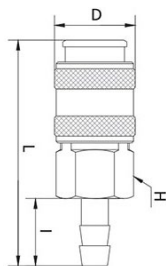

**8410FM**

Male quick coupler

CODE	T	I	D	L	H
8410FM02	G1/4"	11,0	24,0	58,0	20
8410FM03	G3/8"	11,5	24,0	54,0	20
8410FM04	G1/2"	14,0	24,0	56,5	22

**8420FF**

Female quick coupler

CODE	T	I	D	L	H
8420FF02	G1/4"	11,0	24,0	55,0	20
8420FF03	G3/8"	12,0	24,0	55,0	20
8420FF04	G1/2"	14,0	28,0	55,0	25

**8430RE**

Barb connector quick coupler

CODE	Ø	I	D	L	H
8430RE06	6	20,0	24,0	67,0	20
8430RE08	8	20,0	24,0	67,0	20
8430RE10	10	20,0	24,0	67,0	20
8430RE12	12	24,0	24,0	71,0	20

**8440PO**

Hose connector quick coupler

CODE	Ø	D	L1	L2	H
8440PO610	6X10	24,0	47,0	73,0	20
8440PO612	6X12	24,0	47,0	73,0	20
8440PO614	6X14	24,0	47,0	73,0	20
8440PO812	8X12	24,0	47,0	73,5	20
8440PO814	8X14	24,0	47,0	73,5	20
8440PO817	8X17	24,0	47,0	73,5	20
8440PO10145	10X14,5	24,0	47,0	73,5	20
8440PO1017	10X17	24,0	47,0	73,5	20
8440PO1019	10X19	24,0	47,0	77,0	20