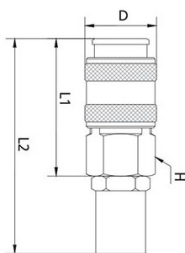

**8410FM**

Male quick coupler

CODE	T	I	D	L	H
8410FM02	G1/4"	11,0	24,0	58,0	20
8410FM03	G3/8"	11,5	24,0	54,0	20
8410FM04	G1/2"	14,0	24,0	56,5	22

**8420FF**

Female quick coupler

CODE	T	I	D	L	H
8420FF02	G1/4"	11,0	24,0	55,0	20
8420FF03	G3/8"	12,0	24,0	55,0	20
8420FF04	G1/2"	14,0	28,0	55,0	25

**8430RE**

Barb connector quick coupler

CODE	Ø	I	D	L	H
8430RE06	6	20,0	24,0	67,0	20
8430RE08	8	20,0	24,0	67,0	20
8430RE10	10	20,0	24,0	67,0	20
8430RE12	12	24,0	24,0	71,0	20

**8440PO**

Hose connector quick coupler

CODE	Ø	D	L1	L2	H
8440PO610	6X10	24,0	47,0	73,0	20
8440PO612	6X12	24,0	47,0	73,0	20
8440PO614	6X14	24,0	47,0	73,0	20
8440PO812	8X12	24,0	47,0	73,5	20
8440PO814	8X14	24,0	47,0	73,5	20
8440PO817	8X17	24,0	47,0	73,5	20
8440PO10145	10X14,5	24,0	47,0	73,5	20
8440PO1017	10X17	24,0	47,0	73,5	20
8440PO1019	10X19	24,0	47,0	77,0	20