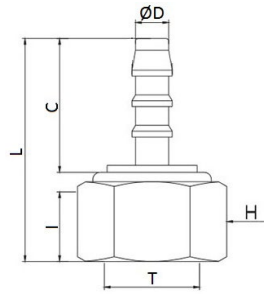

5070

Swivel female barb connector BSPT thread

CODE	T	ØD	I	C	L	H	GR.
5070TR184	R1/8"	4	10,0	16,0	27,5	13	1,0
5070TR144	R1/4"	4	14,2	16,0	31,7	16	1,0
5070TR185	R1/8"	5	10,0	21,0	32,5	13	1,2
5070TR145	R1/4"	5	15,0	21,0	36,7	16	1,5
5070TR385	R3/8"	5	14,5	21,0	40,2	20	2,0
5070TR146	R1/4"	6	15,0	23,0	38,7	16	2,0
5070TR386	R3/8"	6	14,5	23,0	39,0	20	3,0
5070TR126	R1/2"	6	17,0	23,0	41,5	24	6,0
5070TR148	R1/4"	8	14,2	25,0	40,2	16	2,0
5070TR388	R3/8"	8	14,5	25,0	41,0	20	2,0
5070TR128	R1/2"	8	17,0	25,0	43,5	24	3,0
5070TR348	R3/4"	8	17,0	25,0	43,5	30	6,0
5070TR3810	R3/8"	10	14,5	27,0	43,0	20	4,0
5070TR1210	R1/2"	10	17,0	27,0	45,5	24	6,0
5070TR3410	R3/4"	10	17,0	27,0	45,5	30	9,0
5070TR1212	R1/2"	12	17,0	28,0	46,5	24	8,0
5070TR3412	R3/4"	12	17,0	28,0	46,5	30	10,0
5070TR1214	R1/2"	14	17,0	29,5	48,0	24	8,0
5070TR3414	R3/4"	14	17,0	29,5	48,0	30	10,0
5070TR3416	R3/4"	16	17,0	30,0	48,5	30	11,0
5070TR3419	R3/4"	19	17,0	31,0	49,5	30	16,0

5007

Female barb connector NPT thread

CODE	T	ØD	ØP	L	GR.
5007TR1814	N1/8"	1/4"	14	36,7	2,24
5007TR1414	N1/4"	1/4"	17	40,1	3,5
5007TR3814	N3/8"	1/4"	22	40,0	5,29
5007TR1214	N1/2"	1/4"	27	43,7	7,95
5007TR18516	N1/8"	5/16"	14	38,9	2,5
5007TR14516	N1/4"	5/16"	17	41,8	3,58
5007TR38516	N3/8"	5/16"	22	42,0	5,6
5007TR12516	N1/2"	5/16"	27	45,0	8,1
5007TR1438	N1/4"	3/8"	17	44,1	4,09
5007TR3838	N3/8"	3/8"	22	43,9	6,1
5007TR1238	N1/2"	3/8"	27	47,2	8,7
5007TR1412	N1/4"	1/2"	17	44,7	4,64
5007TR3812	N3/8"	1/2"	22	45,2	6,55
5007TR1212	N1/2"	1/2"	27	48,8	9,2
5007TR1258	N1/2"	5/8"	27	50,4	10,1
5007TR1234	N1/2"	3/4"	27	51,7	10,6