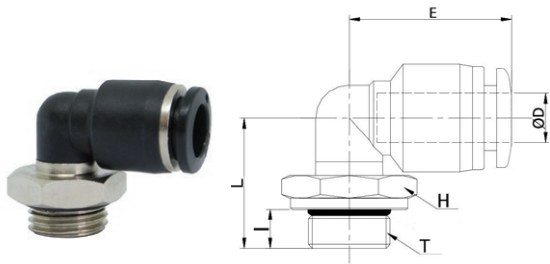

WTRSL-G

Short swivel male elbow BSPP & metric thread nickel plated

CODE	ØD	T	I	L	E	H	GR.
WTRSL04M5	4	M5X0,8	3,8	15,3	17,5	8,0	5,2
WTRSL04M7	4	M7X1	4,5	17,0	17,5	10,0	6,1
WTRSL04G01	4	G1/8"	4,8	14,8	17,5	14,0	7,6
WTRSL04G02	4	G1/4"	5,5	16,0	17,5	17,0	11,3
WTRSL06M5	6	M5X0,8	3,8	15,3	19,0	8,0	5,8
WTRSL06M7	7	M7X1	4,5	17,0	19,0	10	6,7
WTRSL06G01	6	G1/8"	4,8	15,8	19,0	14,0	8,3
WTRSL06G02	6	G1/4"	5,5	17,0	19,0	17,0	13,3
WTRSL06G03	6	G3/8"	6,5	18,5	19,0	20,0	16,8
WTRSL06G04	6	G1/2"	7,5	19,5	19,0	24,0	20,1
WTRSL08G01	8	G1/8"	4,8	20,0	22,8	14,0	11,9
WTRSL08G02	8	G1/4"	5,5	18,0	22,8	17,0	13,8
WTRSL08G03	8	G3/8"	6,5	19,5	22,8	20,0	21,2
WTRSL08G04	8	G1/2"	7,5	20,5	22,8	24,0	23,9
WTRSL10G01	10	G1/8"	4,8	24,3	26,3	14,0	21,3
WTRSL10G02	10	G1/4"	5,5	23,1	26,3	17,0	24,3
WTRSL10G03	10	G3/8"	6,5	21,5	26,3	20,0	27,6
WTRSL10G04	10	G1/2"	7,5	22,5	26,3	24,0	31,2
WTRSL12G02	12	G1/4"	5,5	26,5	29,6	17,0	33,8
WTRSL12G03	12	G3/8"	6,5	23,0	29,6	20,0	35,6
WTRSL12G04	12	G1/2"	7,5	24,0	29,6	24,0	39,8

WTRL-R

Swivel male elbow BSPT thread nickel plated

CODE	ØD	T	I	L	E	H	GR.
WTRL04R01	4	R1/8"	7,0	23,5	17,5	10	8,1
WTRL04R02	4	R1/4"	9,5	27,0	17,5	14	13,9
WTRL06R01	6	R1/8"	7,0	25,2	19,0	12	11,5
WTRL06R02	6	R1/4"	9,5	28,2	19,0	14	16,5
WTRL06R03	6	R3/8"	10,5	29,7	19,0	17	22,6
WTRL06R04	6	R1/2"	13,5	33,2	19,0	21	35,9
WTRL08R01	8	R1/8"	7,0	26,5	22,8	14	17,6
WTRL08R02	8	R1/4"	9,5	29,0	22,8	14	17,7
WTRL08R03	8	R3/8"	10,5	30,5	22,8	17	25,3
WTRL08R04	8	R1/2"	13,5	34,0	22,8	21	38,2
WTRL10R01	10	R1/8"	7,0	29,5	26,3	17	30,7
WTRL10R02	10	R1/4"	9,5	32,0	26,3	17	31,4
WTRL10R03	10	R3/8"	10,5	33,0	26,3	17	30,8
WTRL10R04	10	R1/2"	13,5	36,5	26,3	21	47,3
WTRL12R02	12	R1/4"	9,5	35,5	29,6	20	44,3
WTRL12R03	12	R3/8"	10,5	36,5	29,6	20	46,7
WTRL12R04	12	R1/2"	13,5	39,5	29,6	21	51,2
WTRL14R03	14	R3/8"	10,5	41,5	31,7	24	53,0
WTRL14R04	14	R1/2"	13,5	45,5	31,7	24	62,0
WTRL16R03	16	R3/8"	10,5	43,0	33,0	24	67,6
WTRL16R04	16	R1/2"	13,5	46,0	33,0	24	72,8