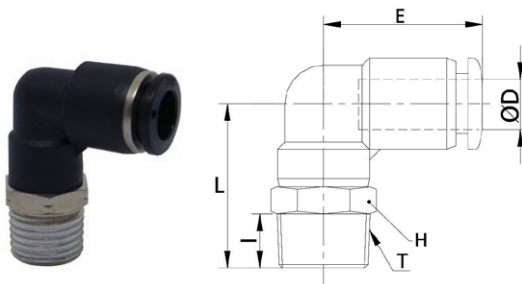

WTRSL-G

Short swivel male elbow BSPP & metric thread nickel plated

CODE	ØD	T	I	L	E	H	GR.
WTRSL04M5	4	M5X0,8	3,8	15,3	17,5	8,0	5,2
WTRSL04M7	4	M7X1	4,5	17,0	17,5	10,0	6,1
WTRSL04G01	4	G1/8"	4,8	14,8	17,5	14,0	7,6
WTRSL04G02	4	G1/4"	5,5	16,0	17,5	17,0	11,3
WTRSL06M5	6	M5X0,8	3,8	15,3	19,0	8,0	5,8
WTRSL06M7	7	M7X1	4,5	17,0	19,0	10	6,7
WTRSL06G01	6	G1/8"	4,8	15,8	19,0	14,0	8,3
WTRSL06G02	6	G1/4"	5,5	17,0	19,0	17,0	13,3
WTRSL06G03	6	G3/8"	6,5	18,5	19,0	20,0	16,8
WTRSL06G04	6	G1/2"	7,5	19,5	19,0	24,0	20,1
WTRSL08G01	8	G1/8"	4,8	20,0	22,8	14,0	11,9
WTRSL08G02	8	G1/4"	5,5	18,0	22,8	17,0	13,8
WTRSL08G03	8	G3/8"	6,5	19,5	22,8	20,0	21,2
WTRSL08G04	8	G1/2"	7,5	20,5	22,8	24,0	23,9
WTRSL10G01	10	G1/8"	4,8	24,3	26,3	14,0	21,3
WTRSL10G02	10	G1/4"	5,5	23,1	26,3	17,0	24,3
WTRSL10G03	10	G3/8"	6,5	21,5	26,3	20,0	27,6
WTRSL10G04	10	G1/2"	7,5	22,5	26,3	24,0	31,2
WTRSL12G02	12	G1/4"	5,5	26,5	29,6	17,0	33,8
WTRSL12G03	12	G3/8"	6,5	23,0	29,6	20,0	35,6
WTRSL12G04	12	G1/2"	7,5	24,0	29,6	24,0	39,8

WTRL-R

Swivel male elbow BSPT thread nickel plated

CODE	ØD	T	I	L	E	H	GR.
WTRL04R01	4	R1/8"	7,0	23,5	17,5	10	8,1
WTRL04R02	4	R1/4"	9,5	27,0	17,5	14	13,9
WTRL06R01	6	R1/8"	7,0	25,2	19,0	12	11,5
WTRL06R02	6	R1/4"	9,5	28,2	19,0	14	16,5
WTRL06R03	6	R3/8"	10,5	29,7	19,0	17	22,6
WTRL06R04	6	R1/2"	13,5	33,2	19,0	21	35,9
WTRL08R01	8	R1/8"	7,0	26,5	22,8	14	17,6
WTRL08R02	8	R1/4"	9,5	29,0	22,8	14	17,7
WTRL08R03	8	R3/8"	10,5	30,5	22,8	17	25,3
WTRL08R04	8	R1/2"	13,5	34,0	22,8	21	38,2
WTRL10R01	10	R1/8"	7,0	29,5	26,3	17	30,7
WTRL10R02	10	R1/4"	9,5	32,0	26,3	17	31,4
WTRL10R03	10	R3/8"	10,5	33,0	26,3	17	30,8
WTRL10R04	10	R1/2"	13,5	36,5	26,3	21	47,3
WTRL12R02	12	R1/4"	9,5	35,5	29,6	20	44,3
WTRL12R03	12	R3/8"	10,5	36,5	29,6	20	46,7
WTRL12R04	12	R1/2"	13,5	39,5	29,6	21	51,2
WTRL14R03	14	R3/8"	10,5	41,5	31,7	24	53,0
WTRL14R04	14	R1/2"	13,5	45,5	31,7	24	62,0
WTRL16R03	16	R3/8"	10,5	43,0	33,0	24	67,6
WTRL16R04	16	R1/2"	13,5	46,0	33,0	24	72,8