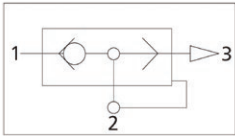

1400

Stainless steel AISI 316 quick exhaust valve BSPP thread

CODE	A	B	C	D	H	G	GR.
1400TR18	G1/8"	17	21	16,5	31,5	22	125
1400TR14	G1/4"	17	21	16,5	31,5	22	155
1400TR38	G3/8"	22	25,5	19	37	27	202
1400TR12	G1/2"	27	31	23	46	32	305
1400TR34	G3/4"	38	44	35	46	46	915
1400TR1	G1"	38	44	35	46	46	1380

1400-N

Stainless steel AISI 316 quick exhaust valve NPT thread

CODE	A	B	C	D	H	G	GR.
1400TRN14	N1/4"	17	21	16,5	31,5	22	155
1400TRN12	N1/2"	27	31	23	46	32	305
1400TRN1	N1"	38	44	35	46	46	1380