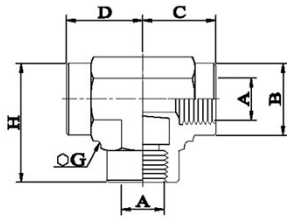

1400

Stainless steel AISI 316 quick exhaust valve BSPP thread

CODE	A	B	C	D	H	G	GR.
1400TR18	G1/8"	17	21	16,5	31,5	22	125
1400TR14	G1/4"	17	21	16,5	31,5	22	155
1400TR38	G3/8"	22	25,5	19	37	27	202
1400TR12	G1/2"	27	31	23	46	32	305
1400TR34	G3/4"	38	44	35	46	46	915
1400TR1	G1"	38	44	35	46	46	1380

1400-N

Stainless steel AISI 316 quick exhaust valve NPT thread

CODE	A	B	C	D	H	G	GR.
1400TRN14	N1/4"	17	21	16,5	31,5	22	155
1400TRN12	N1/2"	27	31	23	46	32	305
1400TRN1	N1"	38	44	35	46	46	1380