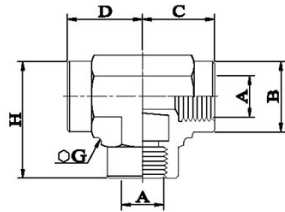

1400

Stainless steel AISI 316 quick exhaust valve BSPP thread

CODE	A	B	C	D	H	G	GR.
1400TR18	G1/8"	17	21	16,5	31,5	22	125
1400TR14	G1/4"	17	21	16,5	31,5	22	155
1400TR38	G3/8"	22	25,5	19	37	27	202
1400TR12	G1/2"	27	31	23	46	32	305
1400TR34	G3/4"	38	44	35	46	46	915
1400TR1	G1"	38	44	35	46	46	1380

1400-N

Stainless steel AISI 316 quick exhaust valve NPT thread

CODE	A	B	C	D	H	G	GR.
1400TRN14	N1/4"	17	21	16,5	31,5	22	155
1400TRN12	N1/2"	27	31	23	46	32	305
1400TRN1	N1"	38	44	35	46	46	1380