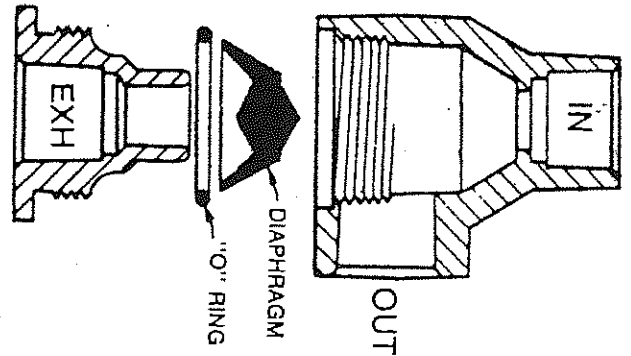

SEALS REPAIR KIT

**SRKSQE**

*Humphrey*

KILGORE AT SPRINKLE ROAD  
KALAMAZOO, MICHIGAN 49003

REPAIRS SEALS ON ANY:

Small Quick Exhaust

Valve — SOE 1 or SOE 2 (not TAC Valve SOE)

P/N 141-33